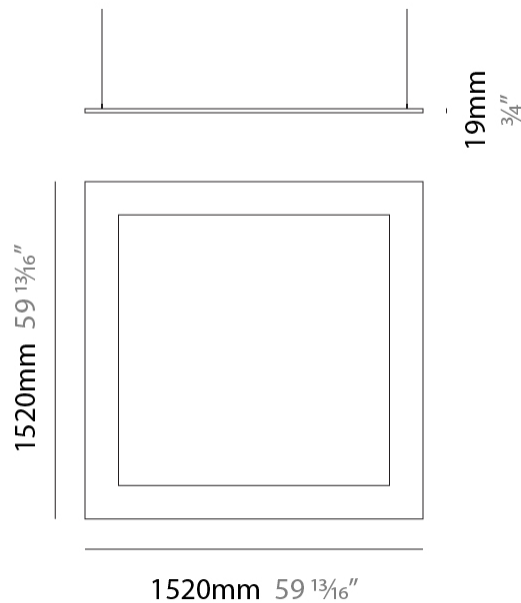

A51099- -

base number   Color   Finish
Temperature   Options

1. To build a product code in our configurator select the specify button on the base model # product page
2. To build a manual product code on this datasheet choose from the options listed below in blue font and add the suffix to the base model #

GENERAL

Series: Infinite Frame
Partner: Ivela
Division: Architectural
Installation: Suspension
Product Type: Panels
Mounting Location: Ceiling
Light Distribution: Direct

PHYSICAL

Shape: Square
Length (mm): 1520
Length (in): 59 ¹³/₁₆
Width (mm): 1520
Width (in): 59 ¹³/₁₆
Height (mm): 19
Height (in): 3/4
Max. Overall Height (mm): 2019
Max. Overall Height (in): 79 1/2
Diffuser: PMMA - Opal
Fixture Finish: WHI / BLK / GLD
Fixture Material: Aluminum
Cable Details: 2,000mm / 78 3/4" - Transparent Cable

ELECTRICAL

Lamp Type: LED
Input Wattage (W): 120
Total Output Wattage (W): 102
Dimming: Tri-Mode (Non-Dimming and Phase Dimming (120Vac only) and 0-10V Dimming)
Driver Included: No
Driver Location: Remote
Driver Type: Constant Voltage - Universal
Driver Class: Class 2
Housing: ENCP 5/6/8
Input Voltage (V): 120 - 277
Output Voltage (V): 24

LED

Color Temperature (°K): 2700 / 3000 / 4000
Max. Delivered Lumen (lm): 7200 / 7500 / 79550
Nominal Lumen (lm): 14400 / 15000 / 15900
CRI: >93 CRI
Lamp Life (hrs): 50000

OPTICAL

RATINGS AND CERTIFICATIONS

Certified By: CSA Certified to UL and CSA Standards
IP rating: IP20