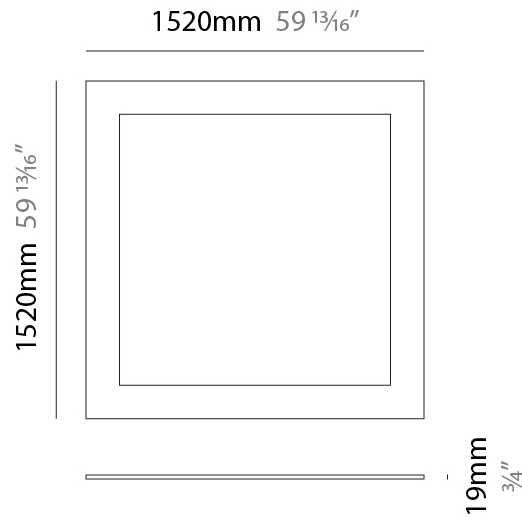

INFINITE FRAME SURFACE

A52058-

base number   Color   Finish
Temperature   Options

PROJECT _____
TYPE _____
SPECIFIER _____
QUANTITY _____
DATE _____

1. To build a product code in our configurator select the specify button on the base model # product page
2. To build a manual product code on this datasheet choose from the options listed below in blue font and add the suffix to the base model #

GENERAL

Series: Infinite Frame
Partner: Ivela
Division: Architectural
Installation: Surface
Product Type: Panels
Mounting Location: Ceiling
Light Distribution: Direct

PHYSICAL

Shape: Square
Length (mm): 1520
Length (in): 59 ¹³/₁₆"
Width (mm): 1520
Width (in): 59 ¹³/₁₆"
Height (mm): 19
Height (in): 3/4
Diffuser: PMMA - Opal
Fixture Finish: WHI / BLK / GLD
Fixture Material: Aluminum

ELECTRICAL

Lamp Type: LED
Input Wattage (W): 120
Total Output Wattage (W): 102
Dimming: Tri-Mode (Non-Dimming and Phase Dimming (120Vac only) and 0-10V Dimming)
Driver Included: No
Driver Location: Remote
Driver Type: Constant Voltage - Universal
Driver Class: Class 1 and Class 2
Housing: ENCP 6/8
Input Voltage (V): 120 - 277
Output Voltage (V): 24

LED

Color Temperature (°K): 2700 / 3000 / 4000
Max. Delivered Lumen (lm): 7200 / 7500 / 79550
Nominal Lumen (lm): 14400 / 15000 / 15900
CRI: >93 CRI
Lamp Life (hrs): 50000

OPTICAL

RATINGS AND CERTIFICATIONS

Certified By: CSA Certified to UL and CSA Standards
IP rating: IP20